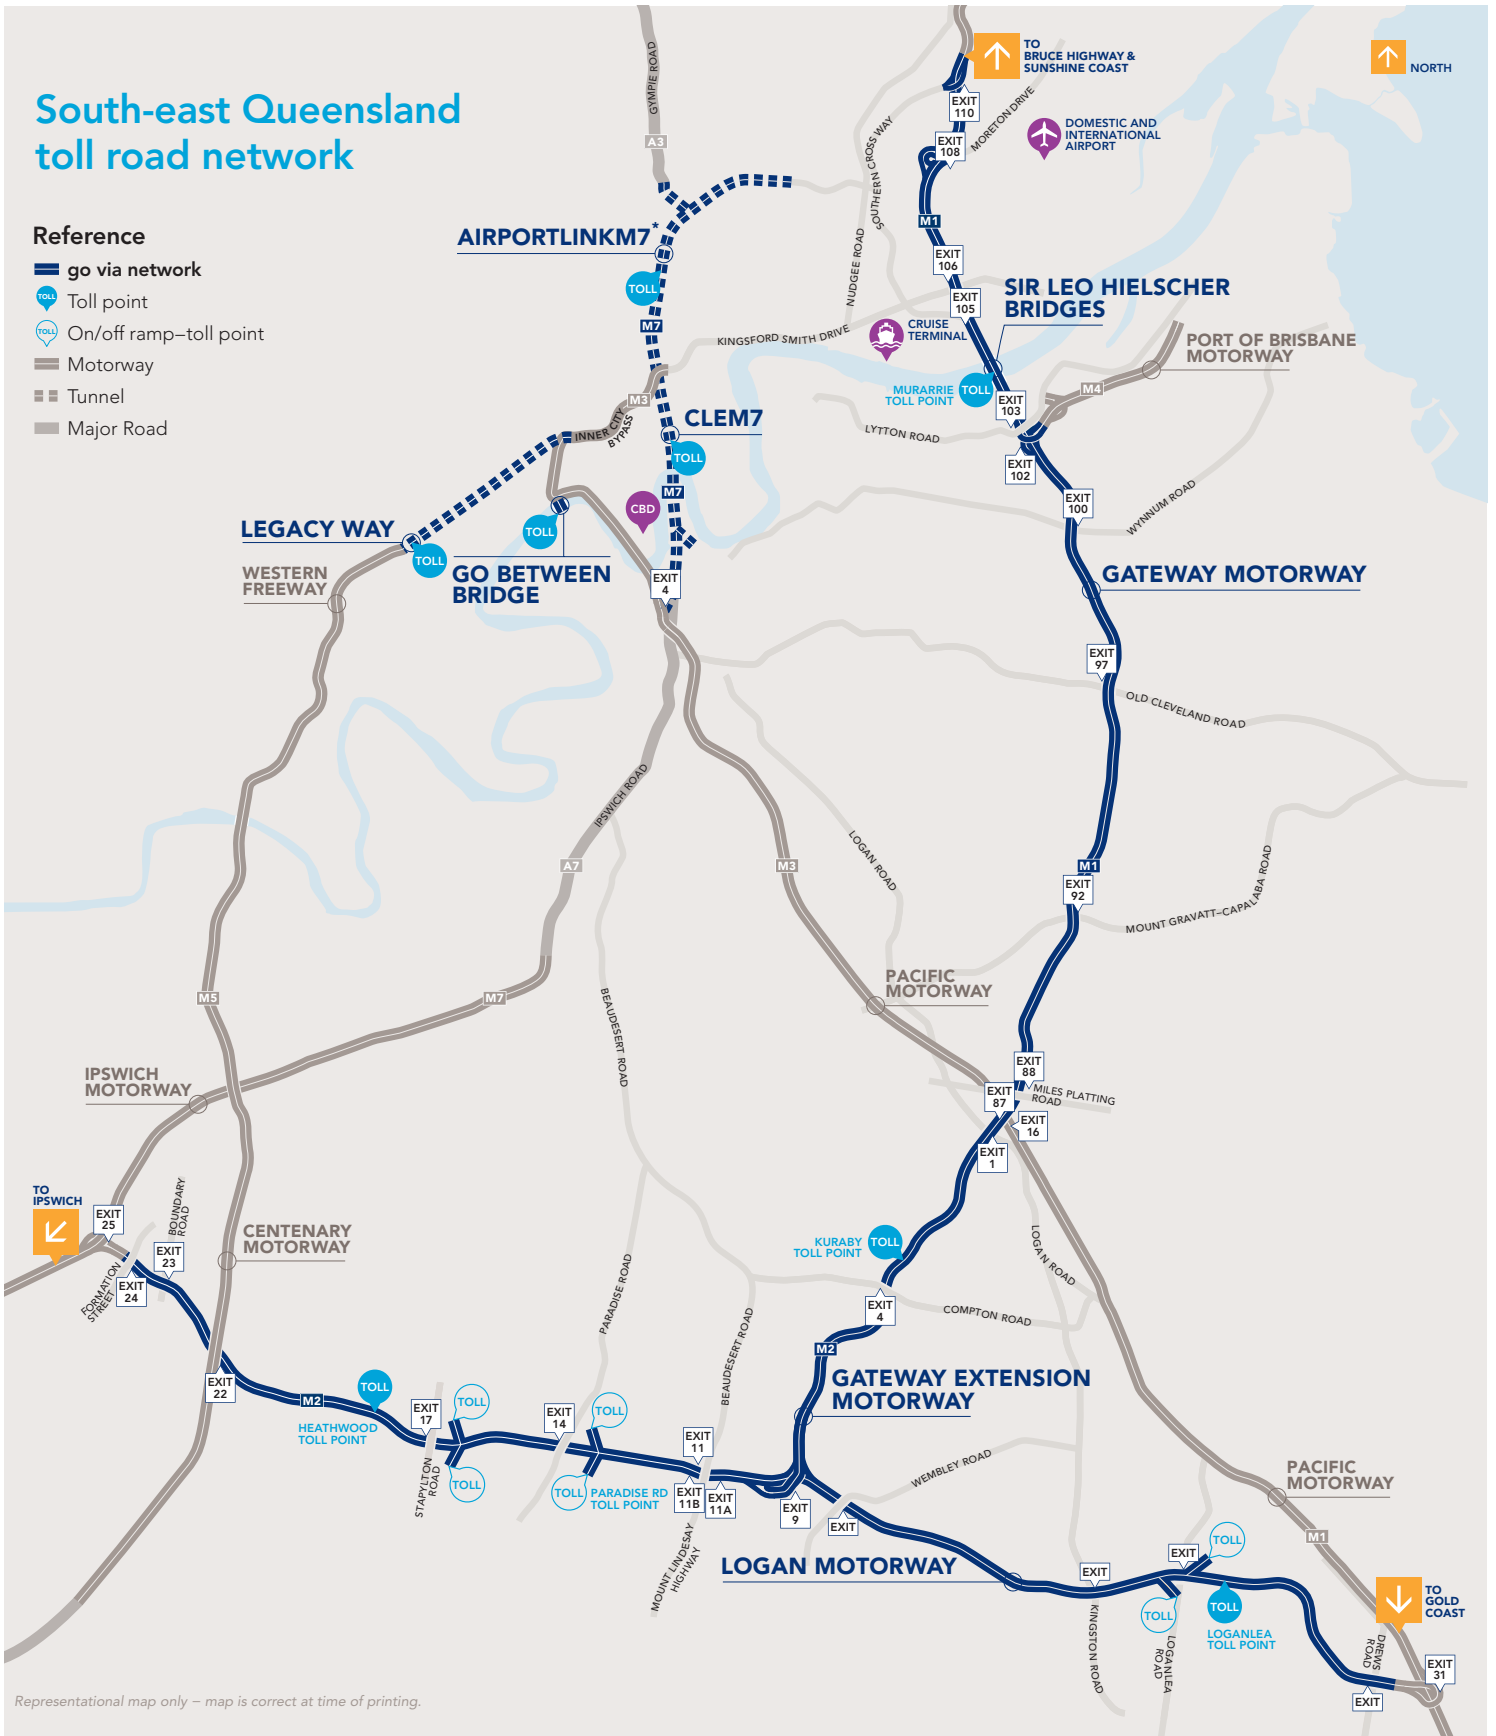

# South-east Queensland toll road network

## Reference

-  go via network
-  Toll point
-  On/off ramp-toll point
-  Motorway
-  Tunnel
-  Major Road

Representational map only – map is correct at time of printing.

\*For AirportlinkM7 tolls and fees, visit [airportlinkM7.com.au](http://airportlinkM7.com.au)